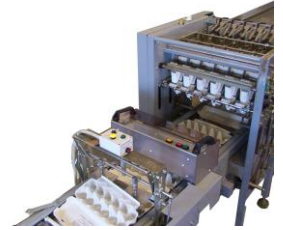

Gaspardo farmpacker

Printing eggs automatically on the top

€ 2.500.-- 20%