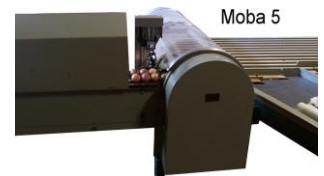

Moba 5

Printing eggs automatically on the side

<http://www.youtube.com/watch?v=l90UmaSeDqg&feature=player_embedded>

€ 1.000.-- 30%